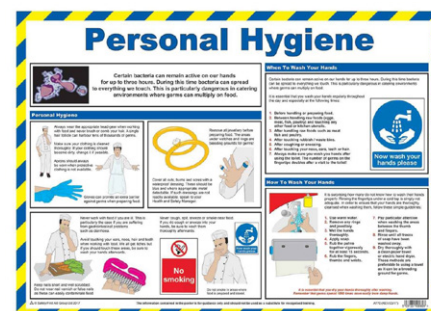

SIZE (MM)	MATERIAL	PART NO.
420x590	Laminated	851916