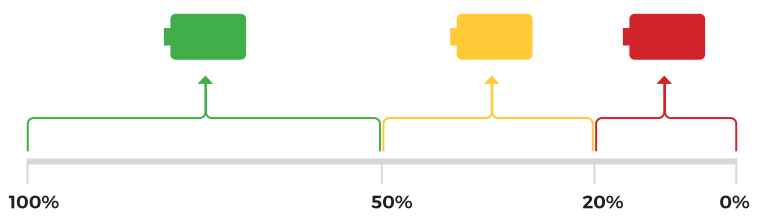

4

5

IMPORTANT:

Before operating the printer, be sure to read important safety information in the User's Manual located on the USB flash drive.

Register Your Printer & Get More Value!

- ▶ **Register your Brady Printer at**
BradyID.com.au/register
- ▶ **Priority Assistance & Software Support**
Assistance from our Brady Printer experts, who are here to help: 1800 644 834 or visit Tech Support at BradyID.com.au/technical-support
- ▶ **First Access to Offers & New Updates**
Access to exclusive offers and a sneak peek at our latest technology before anyone else.