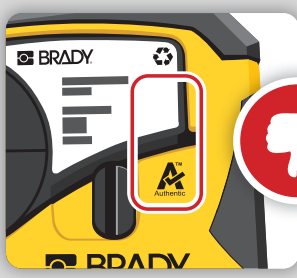

M211

Quick Start Guide

1800 620 816

bradyid.com.au

1 2 3

3

Download on the
App Store

GET IT ON
Google Play