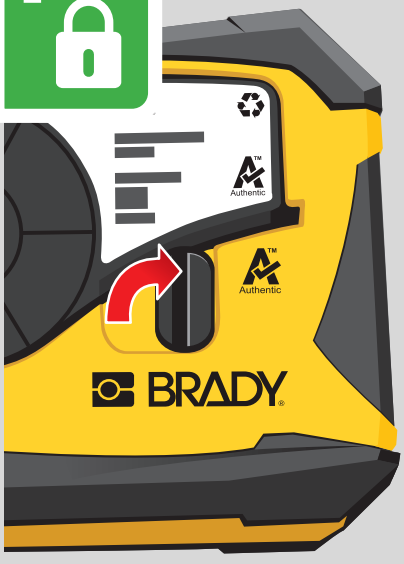

M211

Quick Start Guide

1800 620 816

bradyid.com.au

1 2 3

3

Download on the
App Store

GET IT ON
Google Play