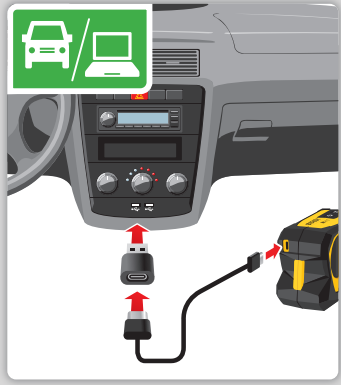

M211

Quick Start Guide

1800 620 816

bradyid.com.au

1 2 3

3

Download on the
App Store

GET IT ON
Google Play