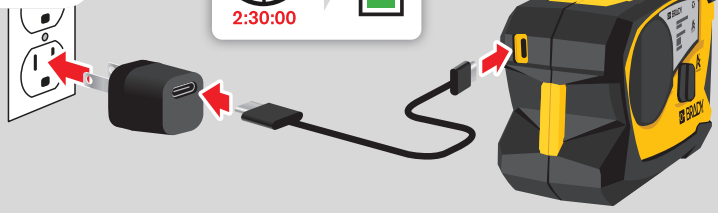

M211

Quick Start Guide

1800 620 816

bradyid.com.au

1 2 3

3

Download on the
App Store

GET IT ON
Google Play