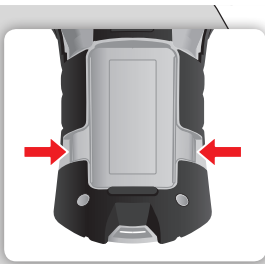

Technical Support

BradyID.com.au/technical-support

Brady Australia

2 Bellevue Cct,
Pemulwuy NSW 2145
AUSTRALIA

M210/M210-Lab

Quick Start Guide

1800 620 816

bradyid.com.au