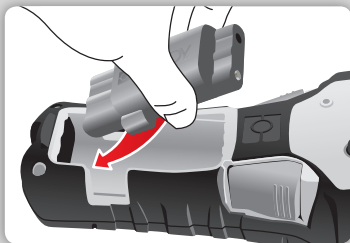

Technical Support

BradyID.com.au/technical-support

Brady Australia

2 Bellevue Cct,
Pemulwuy NSW 2145
AUSTRALIA

M210/M210-Lab

Quick Start Guide

1800 620 816

bradyid.com.au