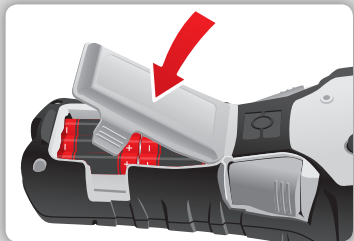

Technical Support

BradyID.com.au/technical-support

Brady Australia

2 Bellevue Cct,
Pemulwuy NSW 2145
AUSTRALIA

M210/M210-Lab

Quick Start Guide

1800 620 816

bradyid.com.au