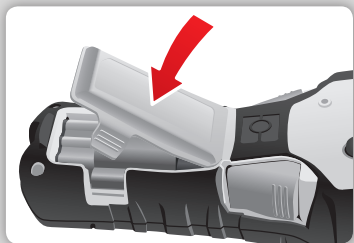

Technical Support

BradyID.com.au/technical-support

Brady Australia

2 Bellevue Cct,
Pemulwuy NSW 2145
AUSTRALIA

M210/M210-Lab

Quick Start Guide

1800 620 816

bradyid.com.au