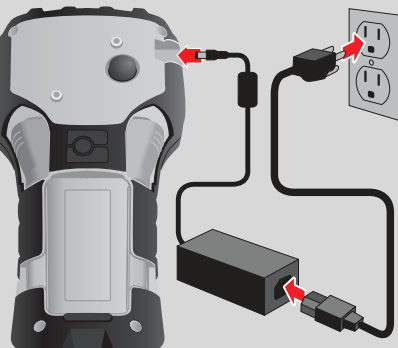

Technical Support

BradyID.com.au/technical-support

Brady Australia

2 Bellevue Cct,
Pemulwuy NSW 2145
AUSTRALIA

M210/M210-Lab

Quick Start Guide

1800 620 816

bradyid.com.au